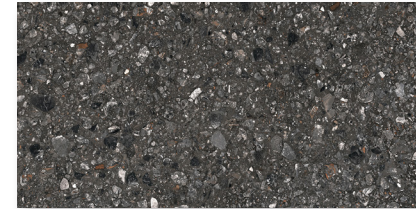

Sizes

Colors

Earl Grey

Earl Grey Hexagon

Liquorice

Liquorice Hexagon

Earl Grey Mix

Earl Grey Mix Elongated Hexagon

Liquorice Mix

Liquorice Mix Elongated Hexagon

Sugar

Sugar Mix

Sugar Hexagon

Sugar Mix Elongated Hexagon

Sugar Liquorice Mix Split Hexagon

Earl Grey Mix

Blueberry Hexagon

Earl Grey Blueberry Mix Split Hexagon

Packing Information

Size	Availability	Finish	Thickness	SF per Box	SF per Pallet	Pieces per Box
12"x24"	Stock/Quick Ship	Matte	9 mm	11.6250	465.0000	6
24"x24"*	Special Order*	Matte	9 mm	11.6250	465.0000	4
24"x48"*	Special Order*	Matte	9 mm	15.50	465.0000	2
48"x48"*	Special Order*	Matte	6 mm	N/A	N/A	N/A
48"x95"*	Special Order*	Matte	6 mm	N/A	N/A	N/A
2" Hexagon Mosaic	Stock/Quick Ship	Matte	9 mm	4.9728	N/A	6
Elongated Hexagon	Stock/Quick Ship	Matte	9 mm	5.8128	N/A	6
Split Hexagon	Stock/Quick Ship	Matte	9 mm	4.6500	N/A	6