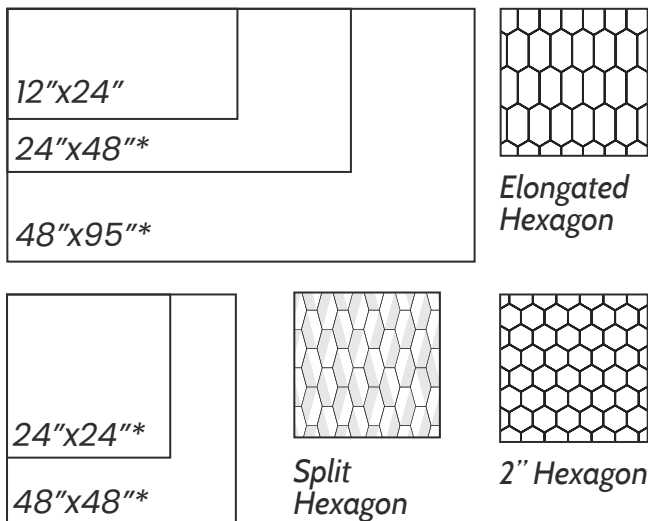

Technical Data

Thickness	9 mm 6 mm*
Frost Resistant	Yes
Application	Interior/Exterior
Rectified	Yes
Breaking Strength	3200 N
Slip Resistant	≥0.42
Water Absorption	0.08%

Lead Time

In Stock/Quick Ship

*Special Order Sizes 8+ Weeks from Italy.

Sizes

Colors

Earl Grey

Earl Grey Hexagon

Liquorice

Liquorice Hexagon

Earl Grey Mix

Earl Grey Mix Elongated Hexagon

Liquorice Mix

Liquorice Mix Elongated Hexagon

Sugar

Sugar Mix

Sugar Hexagon

Sugar Mix Elongated Hexagon

Sugar Liquorice Mix Split Hexagon

Earl Grey Mix

Blueberry Hexagon

Earl Grey Blueberry Mix Split Hexagon

Packing Information

Size	Availability	Finish	Thickness	SF per Box	SF per Pallet	Pieces per Box
12"x24"	Stock/Quick Ship	Matte	9 mm	11.6250	465.0000	6
24"x24"*	Special Order*	Matte	9 mm	11.6250	465.0000	4
24"x48"*	Special Order*	Matte	9 mm	15.50	465.0000	2
48"x48"*	Special Order*	Matte	6 mm	N/A	N/A	N/A
48"x95"*	Special Order*	Matte	6 mm	N/A	N/A	N/A
2" Hexagon Mosaic	Stock/Quick Ship	Matte	9 mm	4.9728	N/A	6
Elongated Hexagon	Stock/Quick Ship	Matte	9 mm	5.8128	N/A	6
Split Hexagon	Stock/Quick Ship	Matte	9 mm	4.6500	N/A	6