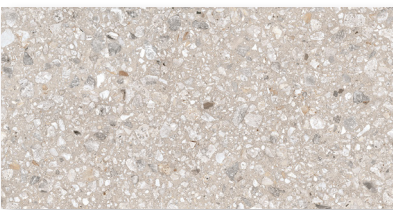

Sizes

Colors

Earl Grey

Earl Grey Hexagon

Liquorice

Liquorice Hexagon

Earl Grey Mix

Earl Grey Mix Elongated Hexagon

Liquorice Mix

Liquorice Mix Elongated Hexagon

Sugar

Sugar Mix

Sugar Hexagon

Sugar Mix Elongated Hexagon

Sugar Liquorice Mix Split Hexagon

Earl Grey Mix

Blueberry Hexagon

Earl Grey Blueberry Mix Split Hexagon

Packing Information

Size	Availability	Finish	Thickness	SF per Box	SF per Pallet	Pieces per Box
12"x24"	Stock/Quick Ship	Matte	9 mm	11.6250	465.0000	6
24"x24"*	Special Order*	Matte	9 mm	11.6250	465.0000	4
24"x48"*	Special Order*	Matte	9 mm	15.50	465.0000	2
48"x48"*	Special Order*	Matte	6 mm	N/A	N/A	N/A
48"x95"*	Special Order*	Matte	6 mm	N/A	N/A	N/A
2" Hexagon Mosaic	Stock/Quick Ship	Matte	9 mm	4.9728	N/A	6
Elongated Hexagon	Stock/Quick Ship	Matte	9 mm	5.8128	N/A	6
Split Hexagon	Stock/Quick Ship	Matte	9 mm	4.6500	N/A	6