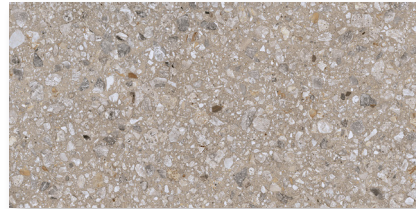

Sizes

Colors

Earl Grey

Earl Grey Hexagon

Liquorice

Liquorice Hexagon

Earl Grey Mix

Earl Grey Mix Elongated Hexagon

Liquorice Mix

Liquorice Mix Elongated Hexagon

Sugar

Sugar Mix

Sugar Hexagon

Sugar Mix Elongated Hexagon

Sugar Liquorice Mix Split Hexagon

Earl Grey Mix

Blueberry Hexagon

Earl Grey Blueberry Mix Split Hexagon

Packing Information

Size	Availability	Finish	Thickness	SF per Box	SF per Pallet	Pieces per Box
12"x24"	Stock/Quick Ship	Matte	9 mm	11.6250	465.0000	6
24"x24"*	Special Order*	Matte	9 mm	11.6250	465.0000	4
24"x48"*	Special Order*	Matte	9 mm	15.50	465.0000	2
48"x48"*	Special Order*	Matte	6 mm	N/A	N/A	N/A
48"x95"*	Special Order*	Matte	6 mm	N/A	N/A	N/A
2" Hexagon Mosaic	Stock/Quick Ship	Matte	9 mm	4.9728	N/A	6
Elongated Hexagon	Stock/Quick Ship	Matte	9 mm	5.8128	N/A	6
Split Hexagon	Stock/Quick Ship	Matte	9 mm	4.6500	N/A	6